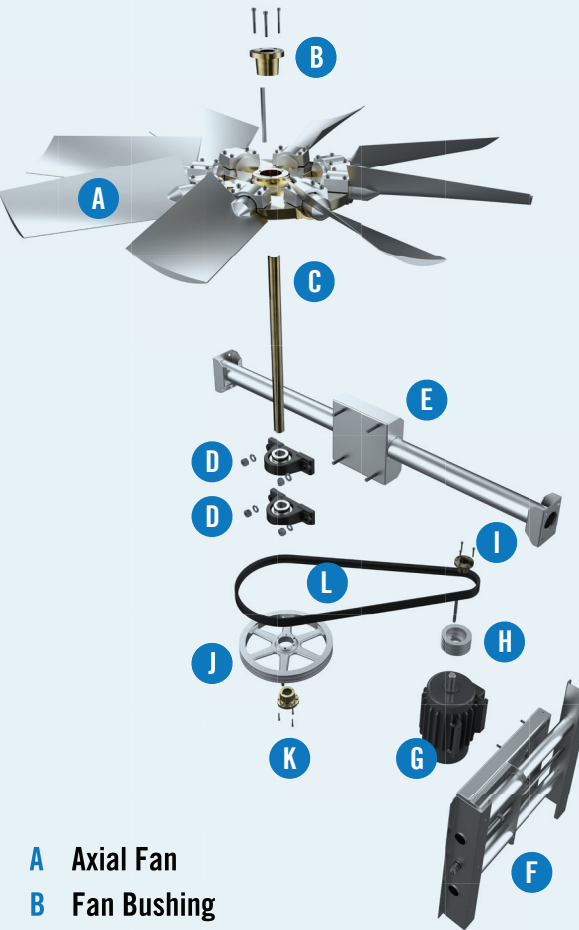

- A Axial Fan
- B Fan Bushing
- C Fan Shaft
- D Bearing Kit
- E Mechanical Equipment Support
- F Motor Base and Adjustment Rod
- G Fan Motor
- H Motor Sheave
- I Motor Sheave Bushing
- J Fan Sheave
- K Fan Sheave Bushing
- L Belt Set

Find my BAC Rep to order parts, get maintenance tips, and get a free unit inspection: www.baltimoreaircoil.com